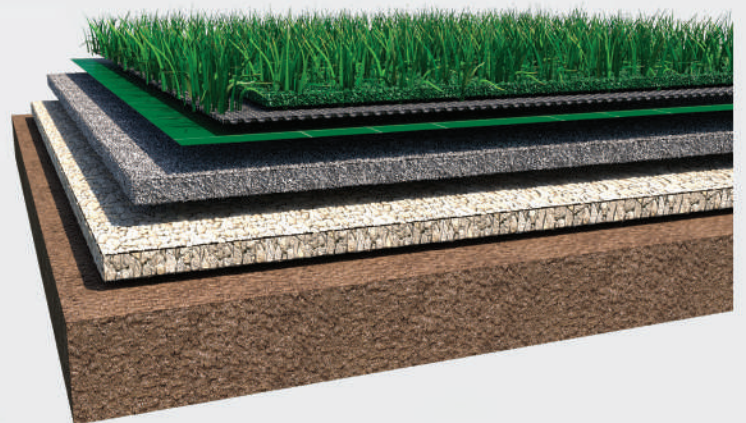

## TOP Elite Solar

Weighing in at 90 oz, this grass variety rises above the competition with its unmatched softness and durability. Multi-color C grass blade technology and a dense thatch combine to offer a leading contender in its weight class.

SKU	TTES
Grass Zone Yarn/Color	Olive Green & Field Green
Grass Zone Denier	10000±10%
Thatch Zone Yarn/Color	Green / Brown
Thatch Zone Denier	5500±10%
Grass Zone Yarn Shape	Mini C blade
Finished Pile Height	1 5/8"
Finished Pile Weight	90 Oz.
Backing	Double PP
Tuft Gauge	3/8"
Total Weight	115 Oz.
Tuft Bind	N/A
Permeability	30 Inches per / SY.
Features	UV Stabilizers
Warranty	8 years
Roll Width	15' ft / 7.5' ft
Roll Length	100' ft

### RECOMMENDED USES

Lawns

Playgrounds