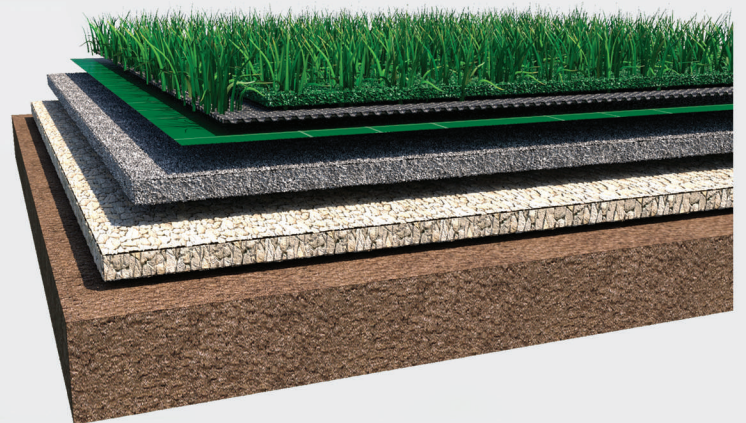

TOP SUN 2.0

Weighing in at 32 oz, this grass variety rises above the competition with its unmatched softness and durability. Multi-color C grass blade technology and a dense thatch combine to offer a leading contender in its weight class.

SKU	TS2
Grass Zone Yarn/Color	Pine green / Bamboo green
Grass Zone Denier	4500±10%
Thatch Zone Yarn/Color	Light Green / Light Yellow
Thatch Zone Denier	3300±10%
Grass Zone Yarn Shape	Cherry C blade
Finished Pile Height	1.12"
Finished Pile Weight	32 Oz.
Backing	Double PP
Tuft Gauge	3/8"
Total Weight	55 Oz.
Tuft Bind	N/A
Permeability	30 Inches per / SY.
Features	UV Stabilizers
Warranty	8 years
Roll Width	15' ft / 7.5' ft
Roll Length	100' ft

RECOMMENDED USES

Lawns

Playgrounds

Pets