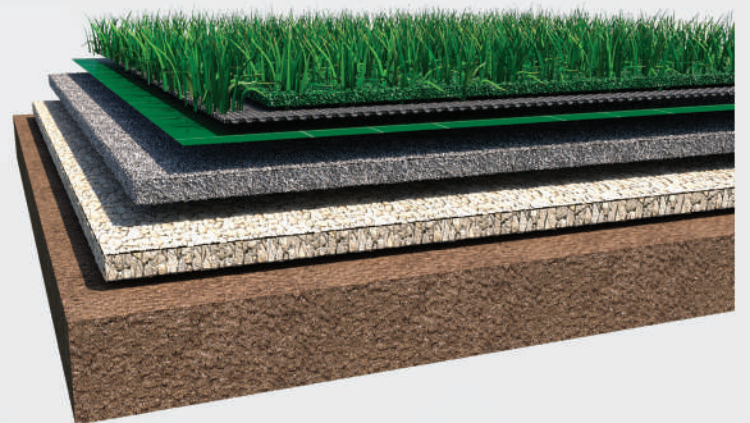

TOP SUNSET PRO 2.0

Weighing in at 71 oz, this grass variety rises above the competition with its unmatched softness and durability. Multi-color C grass blade technology and a dense thatch combine to offer a leading contender in its weight class.

SKU	TSP2
Grass Zone Yarn/Color	Pine green / Bamboo green
Grass Zone Denier	4500±10%
Thatch Zone Yarn/Color	Light Green / Light Yellow
Thatch Zone Denier	3300±10%
Grass Zone Yarn Shape	C blade
Finished Pile Height	1.38"
Finished Pile Weight	46 Oz.
Backing	Double PP
Tuft Gauge	3/8"
Total Weight	71 Oz.
Tuft Bind	N/A
Permeability	30 Inches per / SY.
Features	UV Stabilizers
Warranty	8 years
Roll Width	15' ft / 7.5' ft
Roll Length	100' ft

RECOMMENDED USES

Lawns

Playgrounds

Multipurpose