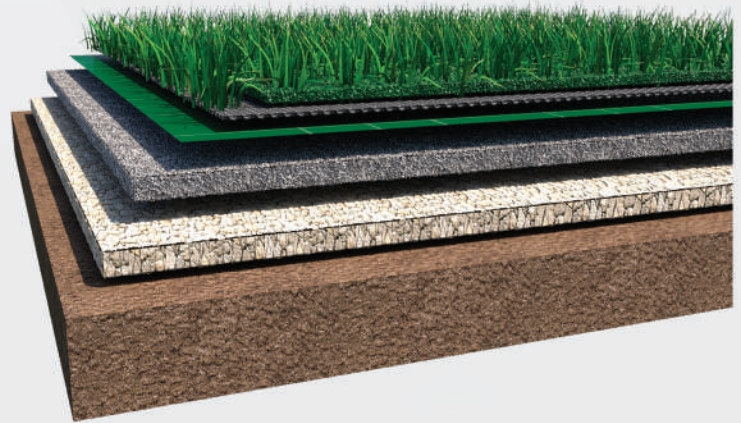

TOP Pet Perfect

Weighing in at 61 oz, this grass variety rises above the competition with its unmatched softness and durability. Multi-color C grass blade technology and a dense thatch combine to offer a leading contender in its weight class.

SKU	TPP
Grass Zone Yarn/Color	Wheat Green & Kay Lime
Grass Zone Denier	12000±10%
Thatch Zone Yarn/Color	Celery Green & Yellow Bi-color
Thatch Zone Denier	4400±10%
Grass Zone Yarn Shape	C blade
Finished Pile Height	1"
Finished Pile Weight	61 Oz.
Backing	Double PP
Tuft Gauge	3/8"
Total Weight	86 Oz.
Tuft Bind	N/A
Permeability	30 Inches per / SY.
Features	UV Stabilizers
Warranty	8 years
Roll Width	15' ft / 7.5' ft
Roll Length	100' ft

RECOMMENDED USES

Sports

Playgrounds

Pets